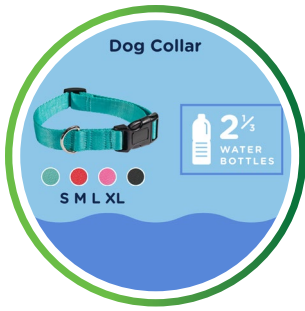

QUICK-TAG ID (BOOTH #1681)

Adjustable Dog Collar

www.quicktag.com

Roam responsibly and sustainably with our Ocean Plastic Adjustable Dog Collar. Crafted from reclaimed ocean-bound plastic, each collar prevents the equivalent of approximately 2 ½ water bottles worth of plastic from entering the ocean, serving as both an everyday accessory and a badge of honor.