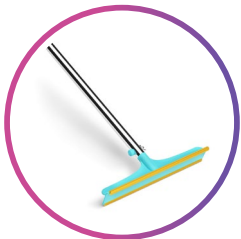

### **Uproot Cleaner Pro**

[www.uprootclean.com](http://www.uprootclean.com)

The Lo-Boy Versa Stand was specially designed to be used with a stack of two 48" Mojave Reptile Lounges and stacker. This stand offers three storage compartments below for pet parents to store extra pet supplies or other items.

### **Uproot Cleaner Mini**

The Uproot Cleaner Mini is small but packs a punch, effortlessly targeting those hard-to-reach nooks and crannies, making it perfect for on-the-go fur-busting or quick touch-ups around your home.